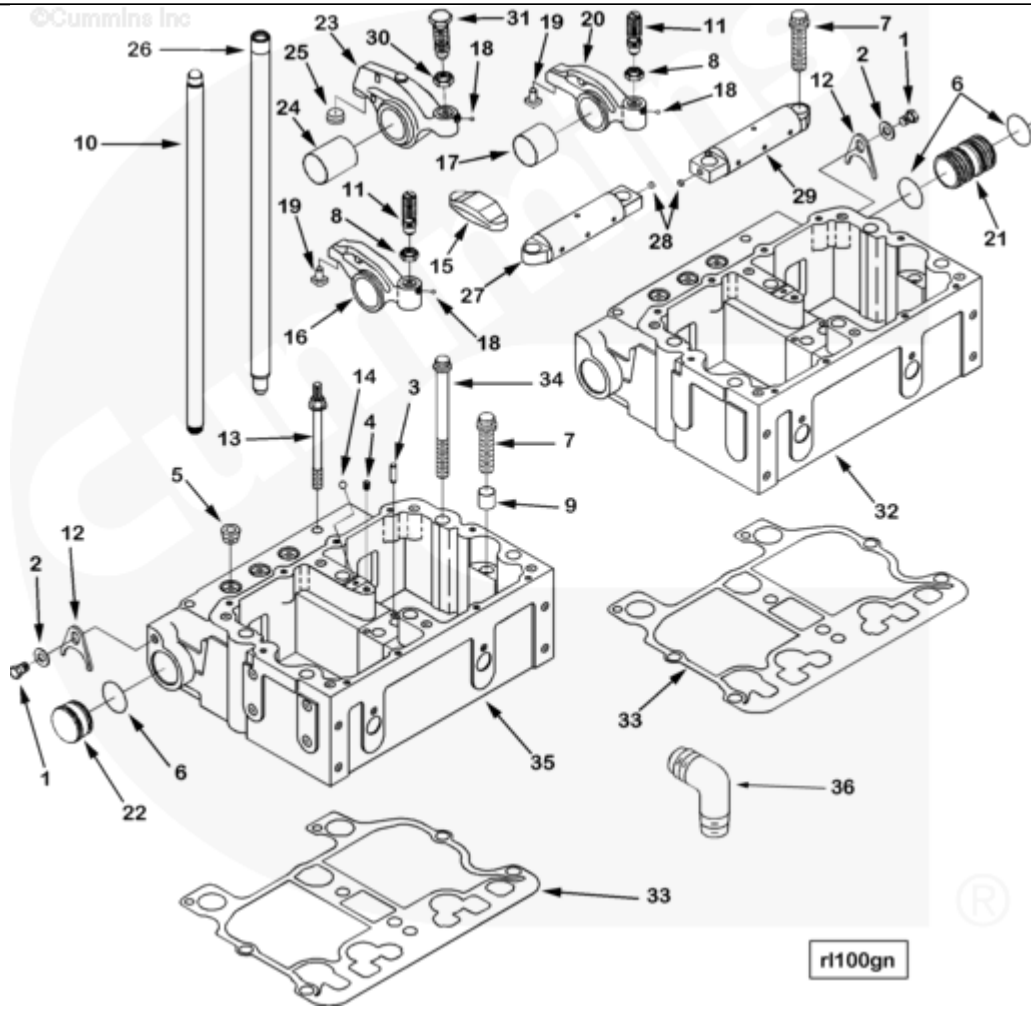

Parts Catalog - Option Detail

Electronic Parts Catalog - Option Detail				
Option	Group	Graphic	Film Card	Date
RL1720-02	03.01	r1100gn	FF	15-AUG-97
Engines	G855, G855 CM558, GTA855 CM558 (CM2358) G101, N14 CELECT, N14 CELECT PLUS, N14 MECHANICAL, NH/NT 855, QSM11 CM876 M101, QSM11 CM876 M102M, QSN14 CM876 N103, QSN14 CM876 N105, QSNT14 CM876 N102			

SMALL | MEDIUM | LARGE

Cart	Ref No	Part Number	Part Description	Required	Remarks
View My Cart					
		RL1720-02	Rocker Lever		Rocker lever housings and...(More)
					mounting, valve crossheads
					and push tubes for use

					without engine brake.
					Includes inserted valve
					rocker levers. 1.3 RR cast
					lever for N14. Contains
					water manifold plumbing to
					suit aftercooler return line
					to rear of engine, for use
					with dual thermostat.
<input type="checkbox"/>	1	S 117	Hexagon Head Cap Screw	3	3/8 - 16 x 3/4 in.
<input type="checkbox"/>	2	S 602	Plain Washer	3	3/8 in.
<input type="checkbox"/>	3	148555	Pin Dowel	6	
<input type="checkbox"/>	4	3008464	Pipe Plug	3	1/16 NPT
<input type="checkbox"/>	5	3008468	Pipe Plug	8	1/2 NPT.
<input type="checkbox"/>	6	3050667	O-Ring Seal	5	
<input type="checkbox"/>	7	3064320	Twelve Point Cap Screw	12	9/16 - 12 x 2 1/4 inch
<input type="checkbox"/>	8	3066257	Regular Hexagon Jam Nut	12	9/16 - 18 UNF
<input type="checkbox"/>	9	3066270	Ring Dowel	6	
<input type="checkbox"/>	10	3066291	Push Rod	12	
<input type="checkbox"/>	11	3066644	Slotted Set Screw	12	
<input type="checkbox"/>	12	3067950	Plug Retainer	3	
<input type="checkbox"/>	13	3067952	Studded Flange Cap Screw	6	3/8 - 16 X 4 1/4 Inch.
<input type="checkbox"/>	14	3069637	Ball Plug	3	
<input type="checkbox"/>	15	3069689	Valve Crosshead	12	
	16	3070465	Rocker Lever	6	Exhaust
<input type="checkbox"/>	17	3058462	Bushing	1	
<input type="checkbox"/>	18	3067941	Ball Plug	1	
		3070463	Rocker Lever	1	
	19	3070982	Rocker Lever Insert	1	
	20	3070466	Rocker Lever	6	Intake
<input type="checkbox"/>	17	3058462	Bushing	1	